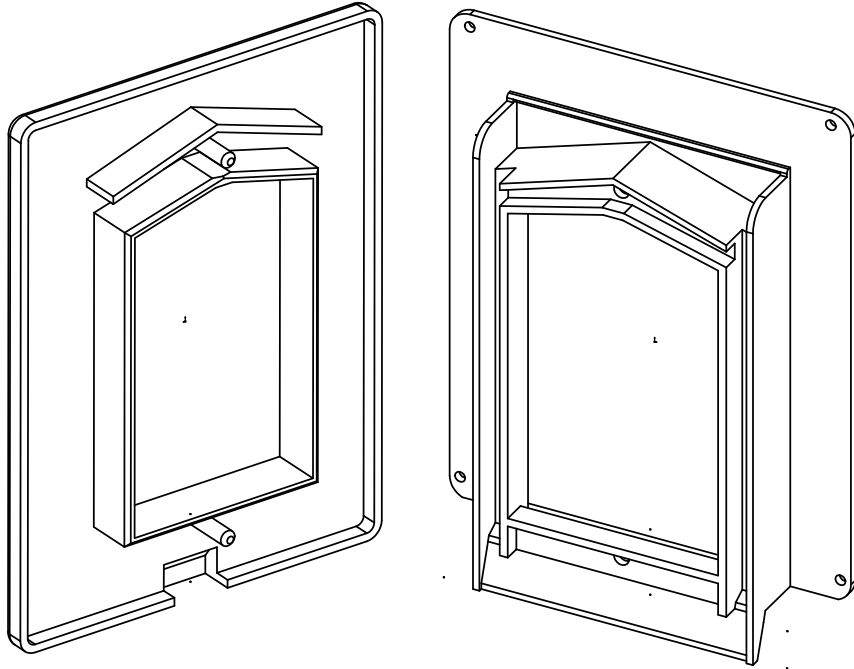

RAINDOG INC. BLANK FACE BRACKET

ideal for handrail attachment to siding, doorbells etc.
Approximate size 4.5" by 6.5"
Average wall thickness .09"
Double water seal system
Provides smooth, flat mounting surface
Copolymer u.v. stabilized polypropylene

Raindog blank face bracket